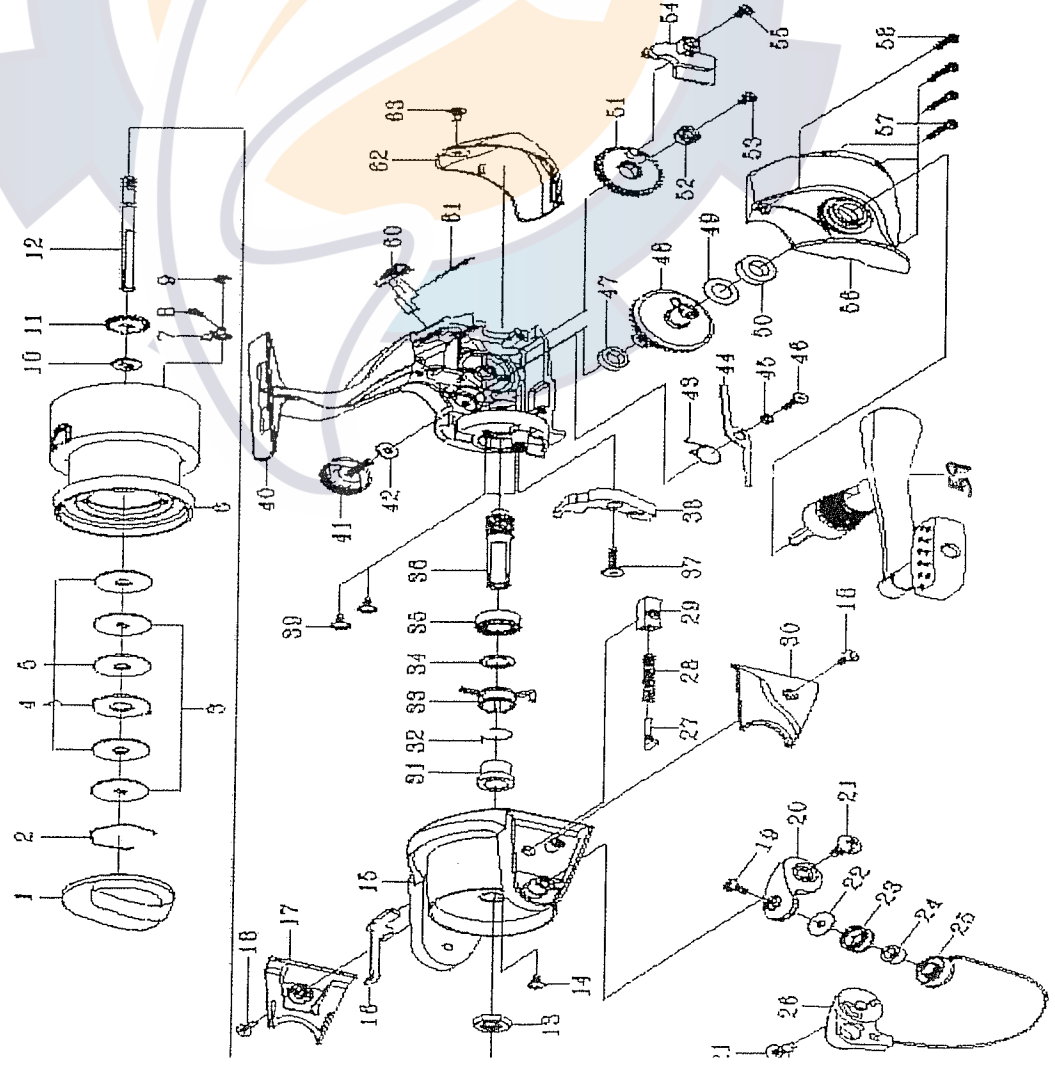

PARTS LIST

NO.	DESCRIPTION	PART NO.	NO.	DESCRIPTION	PART NO.
1	DRACKN/CB	1080729	33	SILENT RING	1080775
2	RETAINER RING	1080741	34	WASHER	1080776
3	WASHER	1080745	35	BALL BEARING	1080777
4	EARED WASHER	1080746	36	PINION GEAR	1080778
5	DRAG WASHER RETAINER RING	1080747	37	SCREW	1080779
6	SPOOL COMPLETE(2-9)	1080750	38	ANTI-REVERSE PAWL	1080780
7	CLICK GEAR	1080748	39	BALL BEARING S/C	1080781
8	CLICK SPRING	1080750	40	BODY	1080796
9	*E-RETAINER	1080751	41	HANDLE SCREW CAP	1080797
10	CLICK WASHER	1080752	42	HANDLE SCREW CAP WASHER	1080798
11	SPOOL CLICK GEAR	1080753	43	ANTI-REVERSE LEVER SPRING	1080783
12	MAIN SHAFT	1080754	44	ANTI-REVERSE LEVER	1080786
13	ROTOR NUT	1080755	45	ANTI-REVERSE LEVER BUSHING	1080787
14	ROTOR NUT SCREW	1080756	46	ANTI-REVERSE LEVER SCREW	1080788
15	ROTOR	1080791	47	BUSHING	1080815
16	BAIL LEVER	1080757	48	DRIVE GEAR	1080816
17	KICKLEVER COVER	1080792	49	WASHER	1080817
18	KICKLEVER COVER S/C	1080760	50	BODY COVER BALL BEARING	1080818
19	BAIL SCREW	1080761	51	OSCILLATING GEAR	1080819
20	BAIL ARM	1080793	52	OSCILLATING GEAR BUSHING	1080820
21	SCREW	1080763	53	SCREW	1080821
22	LINE ROLLER WASHER	1080764	54	SLIDER	1080822
23	LINE ROLLER	1080765	55	SLIDER SC	1080823
24	BUSHING	1080766	56	BODY COVER	1080811
25	BAIL ASSY	1080767	57	BODY COVER SCREW	1080834
26	BAIL HOLDER	1080794	58	BODY COVER SCREW	1080835
27	KICKLEVER	1080768	59	HANDLE ASSY	1080812
28	SPRING	1080770	60	ANTI-REVERSE BUTTON	1080813
29	SLIDER	1080771	61	ANTI-REVERSE BUTTON RETAINER	1080836
30	BAIL ARM COVER	1080795	62	REAR COVER	1080814
31	SILENT BUSHING	1080773	63	REAR COVER SC	1080827
32	SILENT SPRING	1080774			

ABU GARCIA BRUISER COMBO REEL